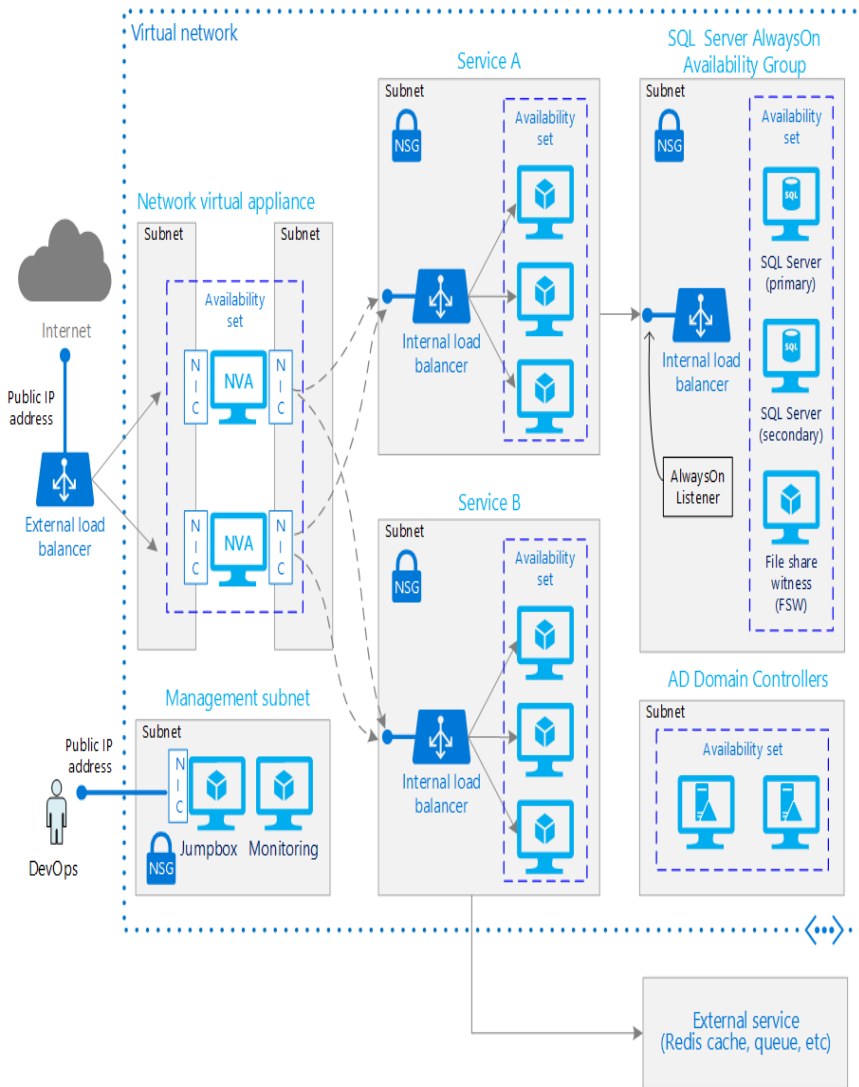

Analytics & IoT

- HDInsight
- Machine Learning
- Data Factory
- Event Hubs
- Stream Analytics
- Mobile Engagement

Data

- SQL Database
- SQL Data Warehouse
- Redis Cache
- Search
- DocumentDB
- Tables

Media & CDN

- Media Services
- Content Delivery Network (CDN)

Infrastructure Services

Compute

- Virtual Machines
- Containers

Storage

- BLOB Storage
- Azure Files
- Premium Storage

Networking

- Virtual Network
- Load Balancer
- DNS
- Express Route
- Traffic Manager
- VPN Gateway
- Application Gateway

Datacenter Infrastructure

Compute options for all types of apps

Architecture

3-Tier Auto-scalable Web Application Architecture

Azure 3 Tier PaaS Architecture

Azure 3 Tier IaaS Architecture

Azure 심장 제세동기 아키텍처

Azure 글로벌 지역 분산 처리 아키텍처

Azure IoT 태양광 인버터 발전 설계

HIPPA (Security)

Elastic Massive Distributed Cloud Architecture

- 1 Official Translation Mobile App for Winter Olympic games PyeongChang 2018
- 2 GPU ND Virtual Machine
Memory Optimized Virtual Machine
Azure General Virtual Machine
Azure Load Balancer
Azure Virtual Network
Azure Availability Set
Azure Image and Snapshot
Azure Backup
Azure Storage Account (File)
Azure Storage Account (Blob)
Azure Operations Management Suite
Azure Network Watcher
Automation
Runbook
Azure Schedules
- 3 Amazon AWS Win-Back
Top Rank #1 CSP in Korea
First Monthly 100K Club in Korea
- 4 300 Virtual Machines
2500 V-cores
Fully Distributed Architecture for Large Scale With Heavy Traffic.
- 5 Elastic High Availability Architecture with Multi Regions
Korea Central Datacenter
Korea South Datacenter
Japan East Datacenter
West US 2 Datacenter
East US Datacenter
- 6 Massive Migration From Monolithic Architecture to Elastic Architecture in Azure