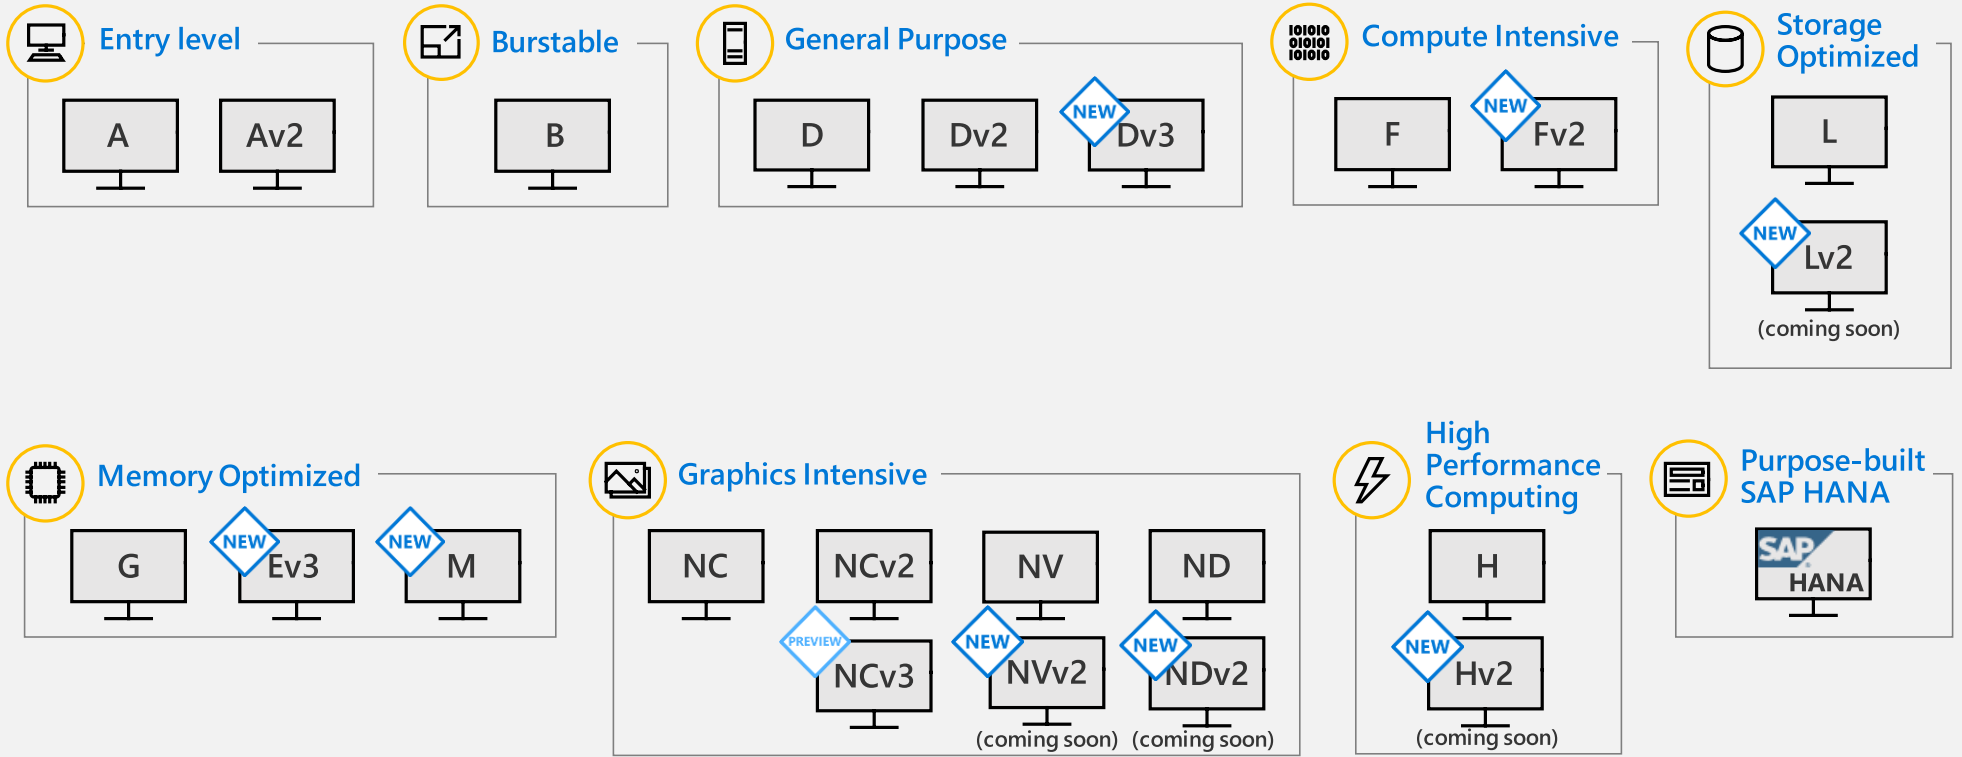

- Media Services
- Content Delivery Network (CDN)

Infrastructure Services

Compute

- Virtual Machines
- Containers

Storage

- BLOB Storage
- Azure Files
- Premium Storage

Networking

- Virtual Network
- Load Balancer
- DNS
- Express Route
- Traffic Manager
- VPN Gateway
- Application Gateway

Datacenter Infrastructure

Compute options for all types of apps

Architecture

3-Tier Auto-scalable Web Application Architecture

Azure 3 Tier PaaS Architecture

Azure 3 Tier IaaS Architecture

Azure 심장 제세동기 아키텍처

Azure 글로벌 지역 분산 처리 아키텍처

Azure IoT 태양광 인버터 발전 설계

HIPPA (Security)

Elastic Massive Distributed Cloud Architecture

- 1 Official Translation Mobile App for Winter Olympic games PyeongChang 2018
- 2 GPU ND Virtual Machine
Memory Optimized Virtual Machine
Azure General Virtual Machine
Azure Load Balancer
Azure Virtual Network
Azure Availability Set
Azure Image and Snapshot
Azure Backup
Azure Storage Account (File)
Azure Storage Account (Blob)
Azure Operations Management Suite
Azure Network Watcher
Automation
Runbook
Azure Schedules
- 3 Amazon AWS Win-Back
Top Rank #1 CSP in Korea
First Monthly 100K Club in Korea
- 4 300 Virtual Machines
2500 V-cores
Fully Distributed Architecture for Large Scale With Heavy Traffic.
- 5 Elastic High Availability Architecture with Multi Regions
Korea Central Datacenter
Korea South Datacenter
Japan East Datacenter
West US 2 Datacenter
East US Datacenter
- 6 Massive Migration From Monolithic Architecture to Elastic Architecture in Azure