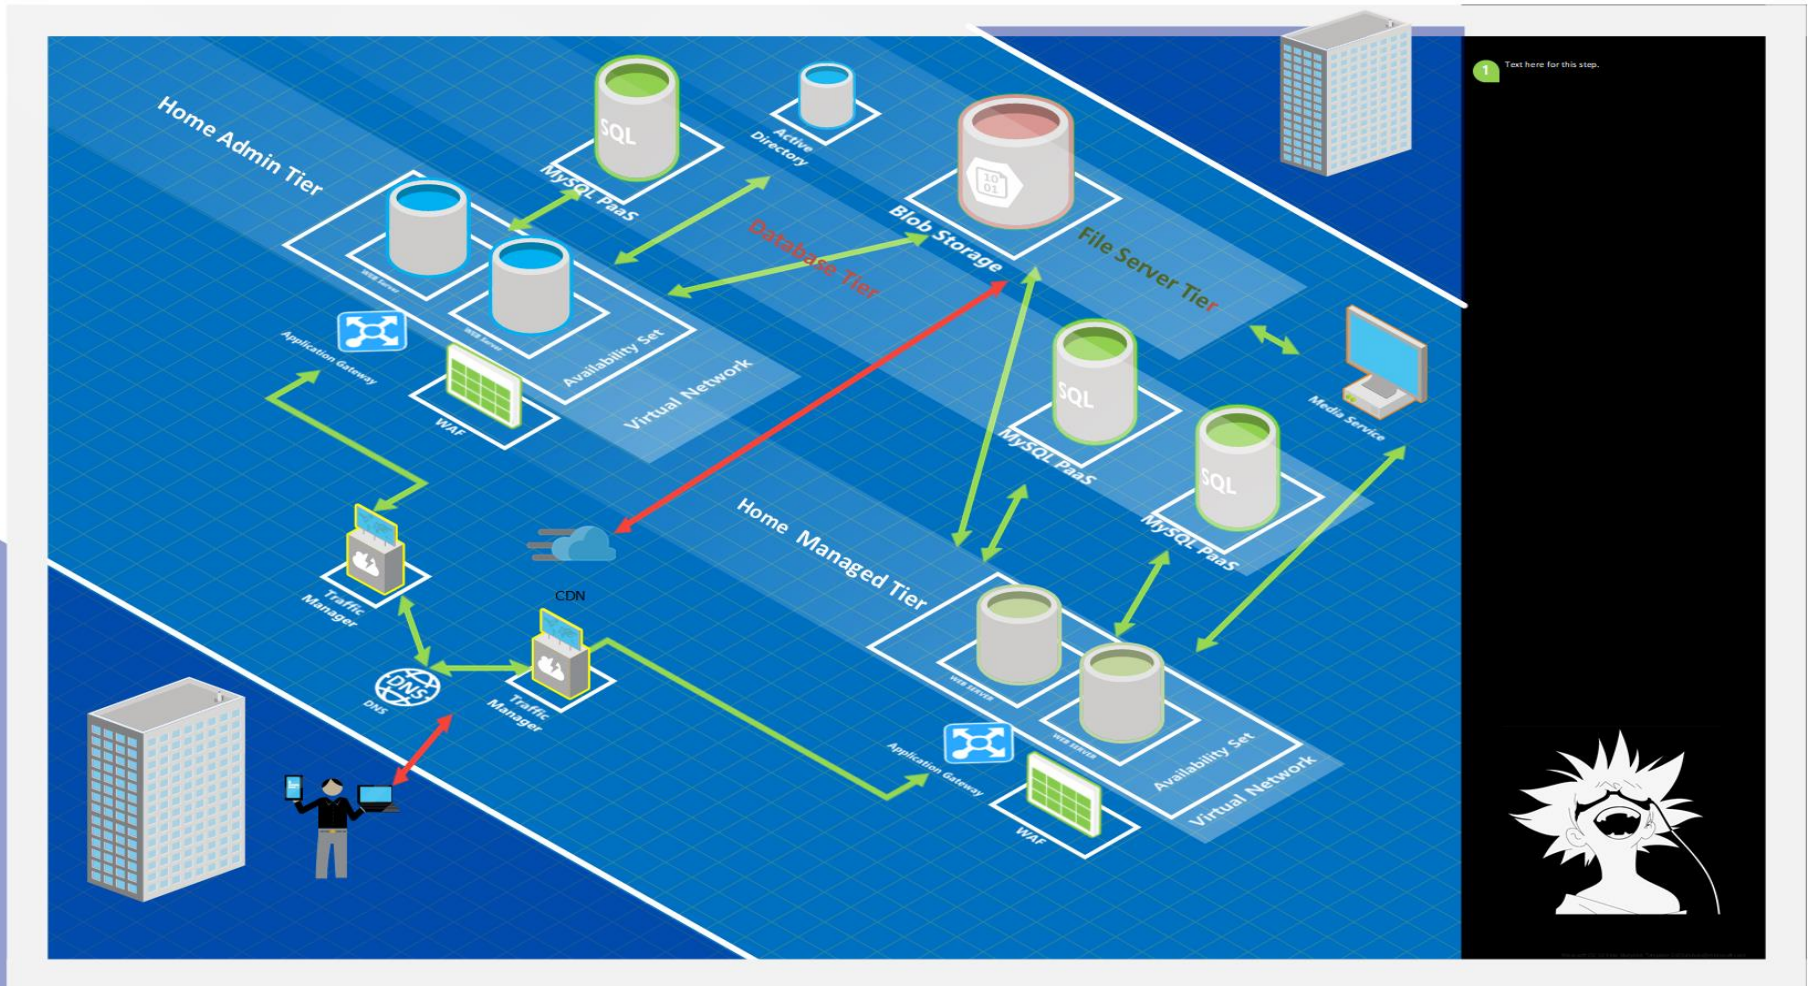

- Media Services
- Content Delivery Network (CDN)

Infrastructure Services

Compute

- Virtual Machines
- Containers

Storage

- BLOB Storage
- Azure Files
- Premium Storage

Networking

- Virtual Network
- Load Balancer
- DNS
- Express Route
- Traffic Manager
- VPN Gateway
- Application Gateway

Datacenter Infrastructure

Compute options for all types of apps

Architecture

3-Tier Auto-scalable Web Application Architecture

Azure 3 Tier PaaS Architecture

Azure 3 Tier IaaS Architecture

Azure 심장 제세동기 아키텍처

Azure 글로벌 지역 분산 처리 아키텍처

Azure IoT 태양광 인버터 발전 설계

HIPPA (Security)

Elastic Massive Distributed Cloud Architecture

- 1 Official Translation Mobile App for Winter Olympic games PyeongChang 2018
- 2 GPU ND Virtual Machine
Memory Optimized Virtual Machine
Azure General Virtual Machine
Azure Load Balancer
Azure Virtual Network
Azure Availability Set
Azure Image and Snapshot
Azure Backup
Azure Storage Account (File)
Azure Storage Account (Blob)
Azure Operations Management Suite
Azure Network Watcher
Automation
Runbook
Azure Schedules
- 3 Amazon AWS Win-Back
Top Rank #1 CSP in Korea
First Monthly 100K Club in Korea
- 4 300 Virtual Machines
2500 V-cores
Fully Distributed Architecture for Large Scale With Heavy Traffic.
- 5 Elastic High Availability Architecture with Multi Regions
Korea Central Datacenter
Korea South Datacenter
Japan East Datacenter
West US 2 Datacenter
East US Datacenter
- 6 Massive Migration From Monolithic Architecture to Elastic Architecture in Azure