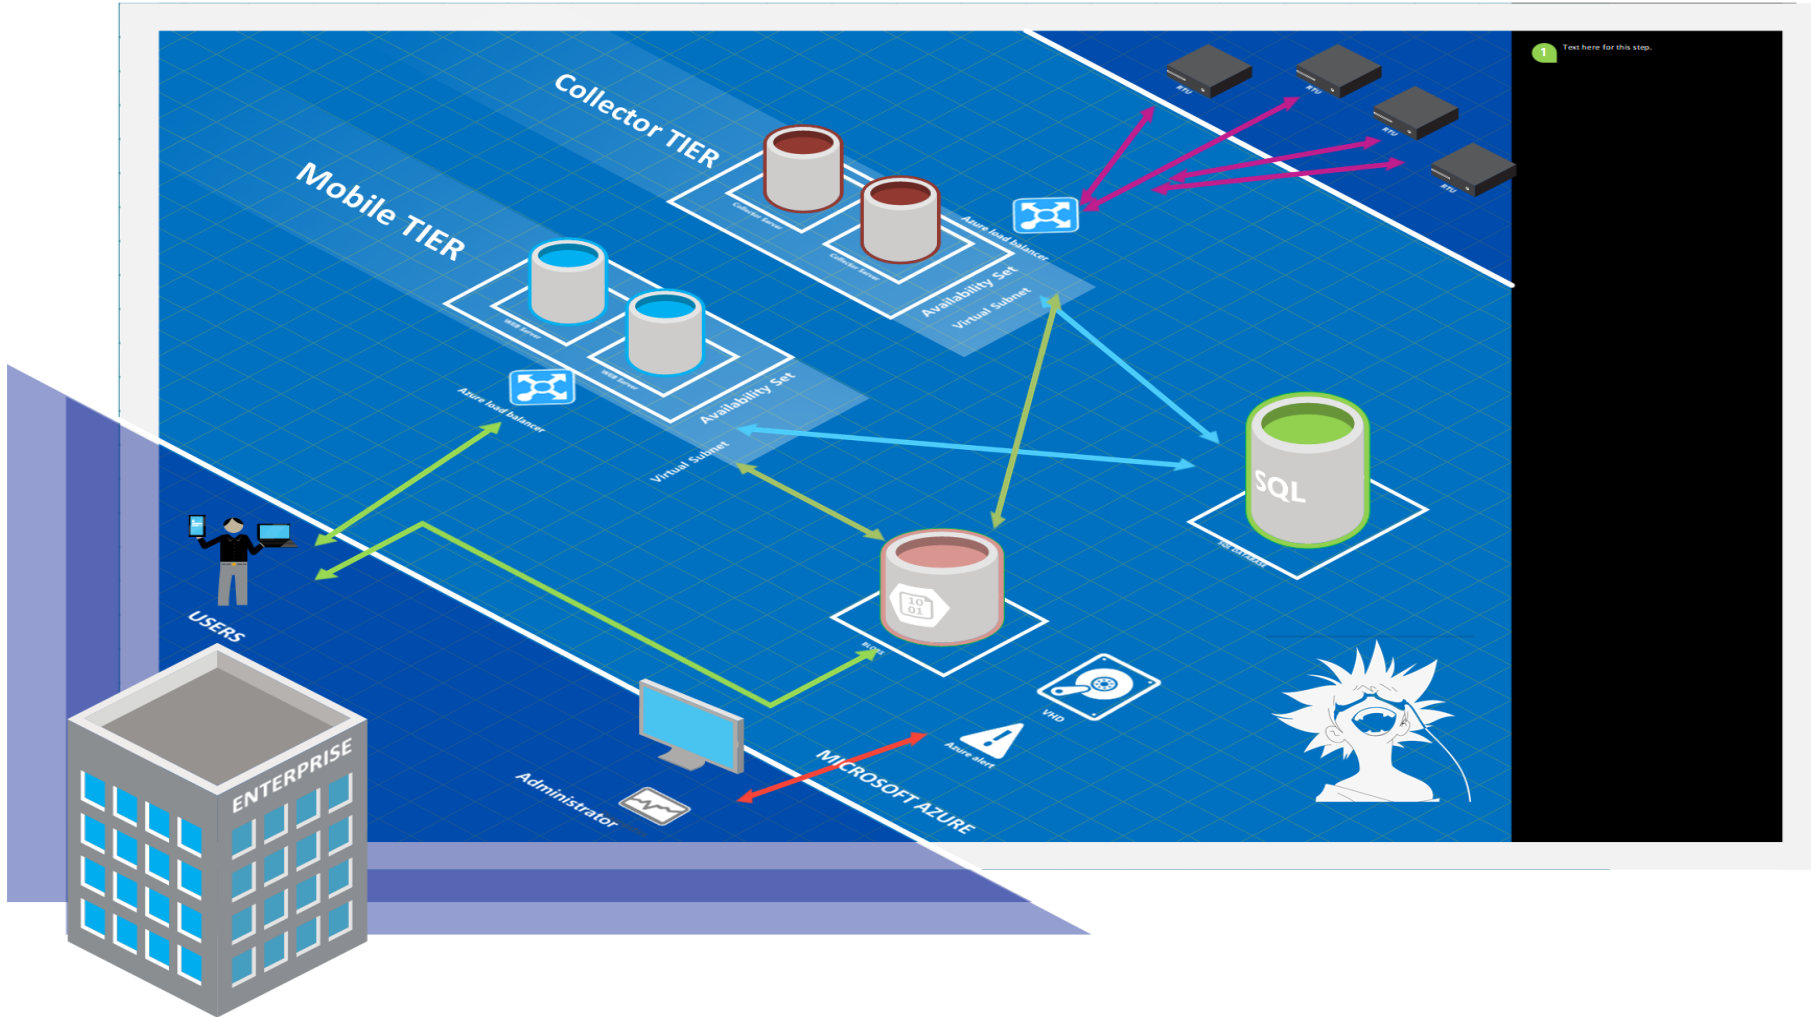

Datacenter Infrastructure

Compute options for all types of apps

Architecture

3-Tier Auto-scalable Web Application Architecture

Azure 3 Tier PaaS Architecture

Azure 3 Tier IaaS Architecture

Azure 심장 제세동기 아키텍처

Azure 글로벌 지역 분산 처리 아키텍처

Azure IoT 태양광 인버터 발전 설계

HIPPA (Security)

Elastic Massive Distributed Cloud Architecture

- 1 Official Translation Mobile App for Winter Olympic games PyeongChang 2018
- 2 GPU ND Virtual Machine
Memory Optimized Virtual Machine
Azure General Virtual Machine
Azure Load Balancer
Azure Virtual Network
Azure Availability Set
Azure Image and Snapshot
Azure Backup
Azure Storage Account (File)
Azure Storage Account (Blob)
Azure Operations Management Suite
Azure Network Watcher
Automation
Runbook
Azure Schedules
- 3 Amazon AWS Win-Back
Top Rank #1 CSP in Korea
First Monthly 100K Club in Korea
- 4 300 Virtual Machines
2500 V-cores
Fully Distributed Architecture for Large Scale With Heavy Traffic.
- 5 Elastic High Availability Architecture with Multi Regions
Korea Central Datacenter
Korea South Datacenter
Japan East Datacenter
West US 2 Datacenter
East US Datacenter
- 6 Massive Migration From Monolithic Architecture to Elastic Architecture in Azure