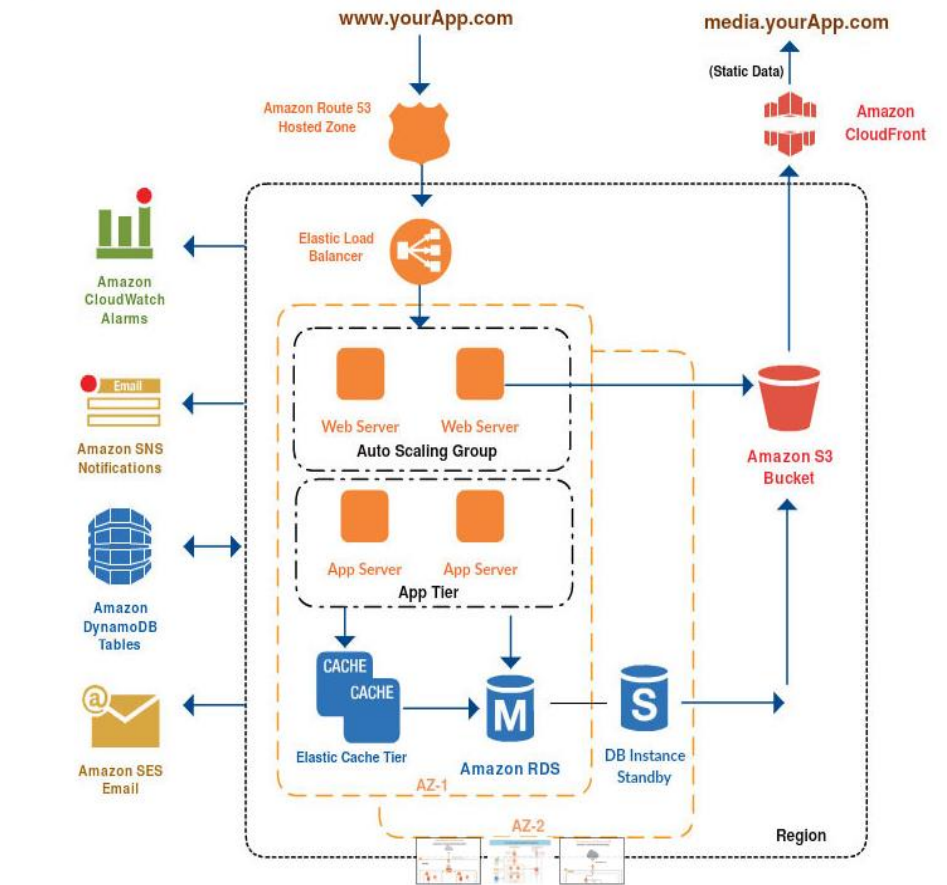

Analytics & IoT

- HDInsight
- Machine Learning
- Data Factory
- Event Hubs
- Stream Analytics
- Mobile Engagement

Data

- SQL Database
- SQL Data Warehouse
- Redis Cache
- Search
- DocumentDB
- Tables

Media & CDN

- Media Services
- Content Delivery Network (CDN)

Infrastructure Services

Compute

- Virtual Machines
- Containers

Storage

- BLOB Storage
- Azure Files
- Premium Storage

Networking

- Virtual Network
- Load Balancer
- DNS
- Express Route
- Traffic Manager
- VPN Gateway
- Application Gateway

Datacenter Infrastructure

Compute options for all types of apps

Architecture

3-Tier Auto-scalable Web Application Architecture

Azure 3 Tier PaaS Architecture

Azure 3 Tier IaaS Architecture

Azure 심장 제세동기 아키텍처

Azure 글로벌 지역 분산 처리 아키텍처

Azure IoT 태양광 인버터 발전 설계

HIPPA (Security)

Elastic Massive Distributed Cloud Architecture

- 1 Official Translation Mobile App for Winter Olympic games PyeongChang 2018
- 2 GPU ND Virtual Machine
Memory Optimized Virtual Machine
Azure General Virtual Machine
Azure Load Balancer
Azure Virtual Network
Azure Availability Set
Azure Image and Snapshot
Azure Backup
Azure Storage Account (File)
Azure Storage Account (Blob)
Azure Operations Management Suite
Azure Network Watcher
Automation
Runbook
Azure Schedules
- 3 Amazon AWS Win-Back
Top Rank #1 CSP in Korea
First Monthly 100K Club in Korea
- 4 300 Virtual Machines
2500 V-cores
Fully Distributed Architecture for Large Scale With Heavy Traffic.
- 5 Elastic High Availability Architecture with Multi Regions
Korea Central Datacenter
Korea South Datacenter
Japan East Datacenter
West US 2 Datacenter
East US Datacenter
- 6 Massive Migration From Monolithic Architecture to Elastic Architecture in Azure