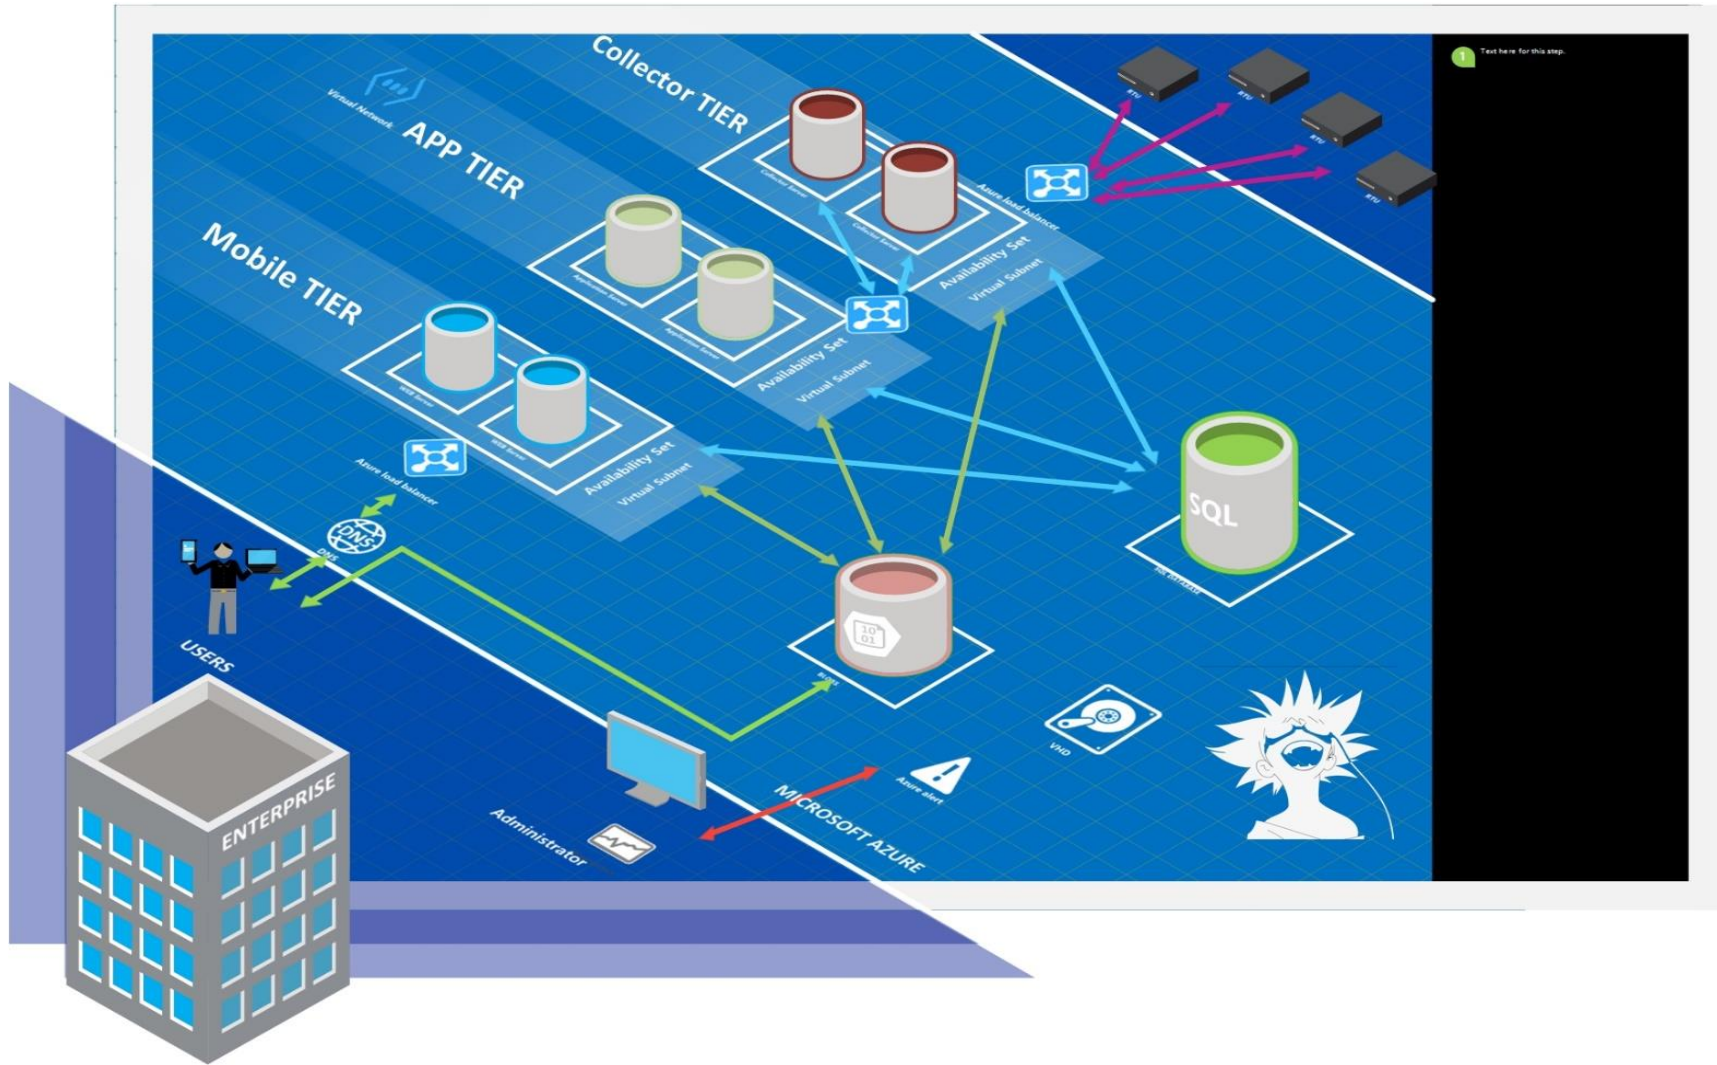

Datacenter Infrastructure

Compute options for all types of apps

Architecture

3-Tier Auto-scalable Web Application Architecture

Azure 3 Tier PaaS Architecture

Azure 3 Tier IaaS Architecture

Azure 심장 제세동기 아키텍처

Azure 글로벌 지역 분산 처리 아키텍처

Azure IoT 태양광 인버터 발전 설계

HIPPA (Security)

Elastic Massive Distributed Cloud Architecture

- 1 Official Translation Mobile App for Winter Olympic games PyeongChang 2018
- 2 GPU ND Virtual Machine
Memory Optimized Virtual Machine
Azure General Virtual Machine
Azure Load Balancer
Azure Virtual Network
Azure Availability Set
Azure Image and Snapshot
Azure Backup
Azure Storage Account (File)
Azure Storage Account (Blob)
Azure Operations Management Suite
Azure Network Watcher
Automation
Runbook
Azure Schedules
- 3 Amazon AWS Win-Back
Top Rank #1 CSP in Korea
First Monthly 100K Club in Korea
- 4 300 Virtual Machines
2500 V-cores
Fully Distributed Architecture for Large Scale With Heavy Traffic.
- 5 Elastic High Availability Architecture with Multi Regions
Korea Central Datacenter
Korea South Datacenter
Japan East Datacenter
West US 2 Datacenter
East US Datacenter
- 6 Massive Migration From Monolithic Architecture to Elastic Architecture in Azure