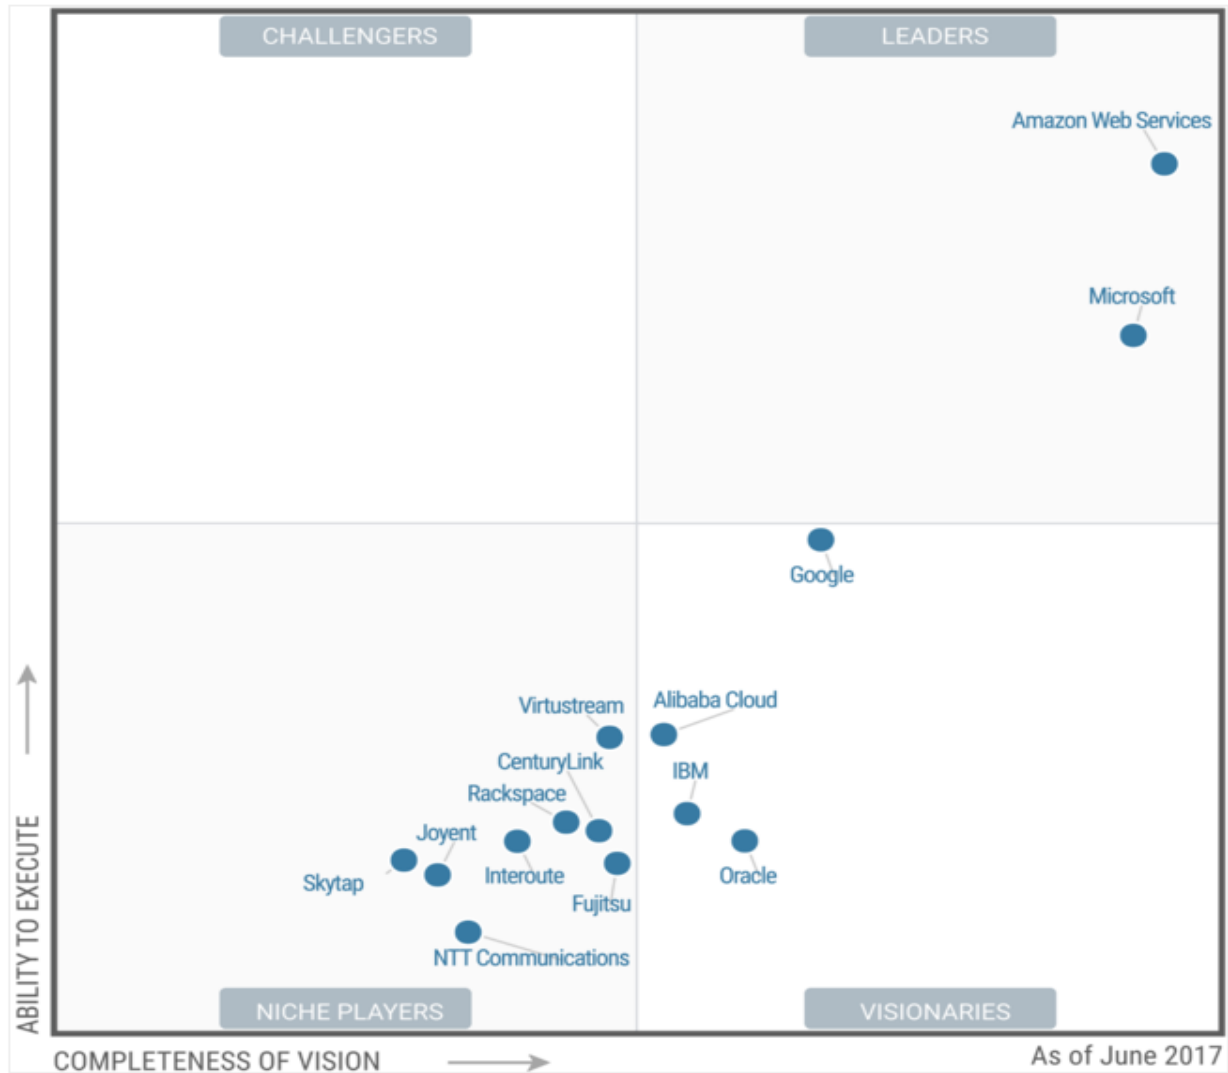

2017 Gartner Cloud Infrastructure as a Service