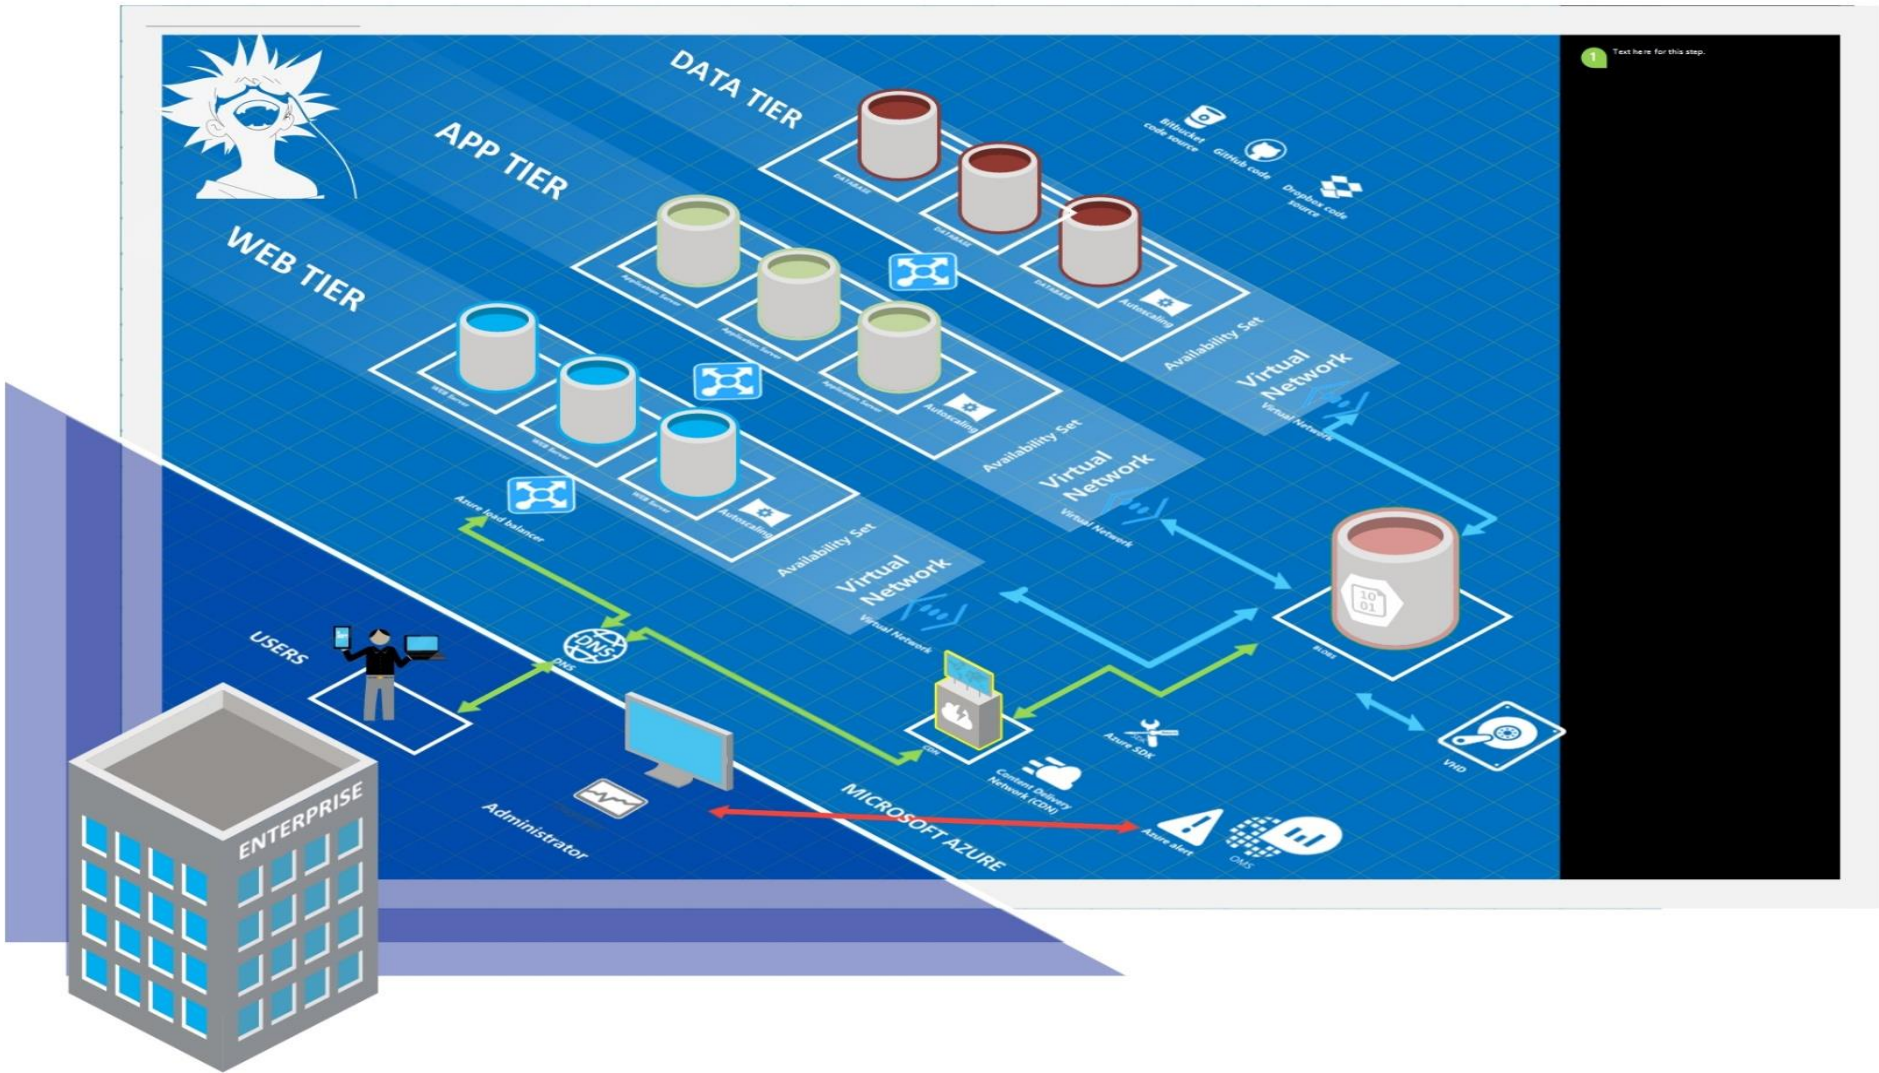

Datacenter Infrastructure

Compute options for all types of apps

Architecture

3-Tier Auto-scalable Web Application Architecture

Azure 3 Tier PaaS Architecture

Azure 3 Tier IaaS Architecture

Azure 심장 제세동기 아키텍처

Azure 글로벌 지역 분산 처리 아키텍처

Azure IoT 태양광 인버터 발전 설계

HIPPA (Security)

Elastic Massive Distributed Cloud Architecture

- 1 Official Translation Mobile App for Winter Olympic games PyeongChang 2018
- 2 GPU ND Virtual Machine
Memory Optimized Virtual Machine
Azure General Virtual Machine
Azure Load Balancer
Azure Virtual Network
Azure Availability Set
Azure Image and Snapshot
Azure Backup
Azure Storage Account (File)
Azure Storage Account (Blob)
Azure Operations Management Suite
Azure Network Watcher
Automation
Runbook
Azure Schedules
- 3 Amazon AWS Win-Back
Top Rank #1 CSP in Korea
First Monthly 100K Club in Korea
- 4 300 Virtual Machines
2500 V-cores
Fully Distributed Architecture for Large Scale With Heavy Traffic.
- 5 Elastic High Availability Architecture with Multi Regions
Korea Central Datacenter
Korea South Datacenter
Japan East Datacenter
West US 2 Datacenter
East US Datacenter
- 6 Massive Migration From Monolithic Architecture to Elastic Architecture in Azure