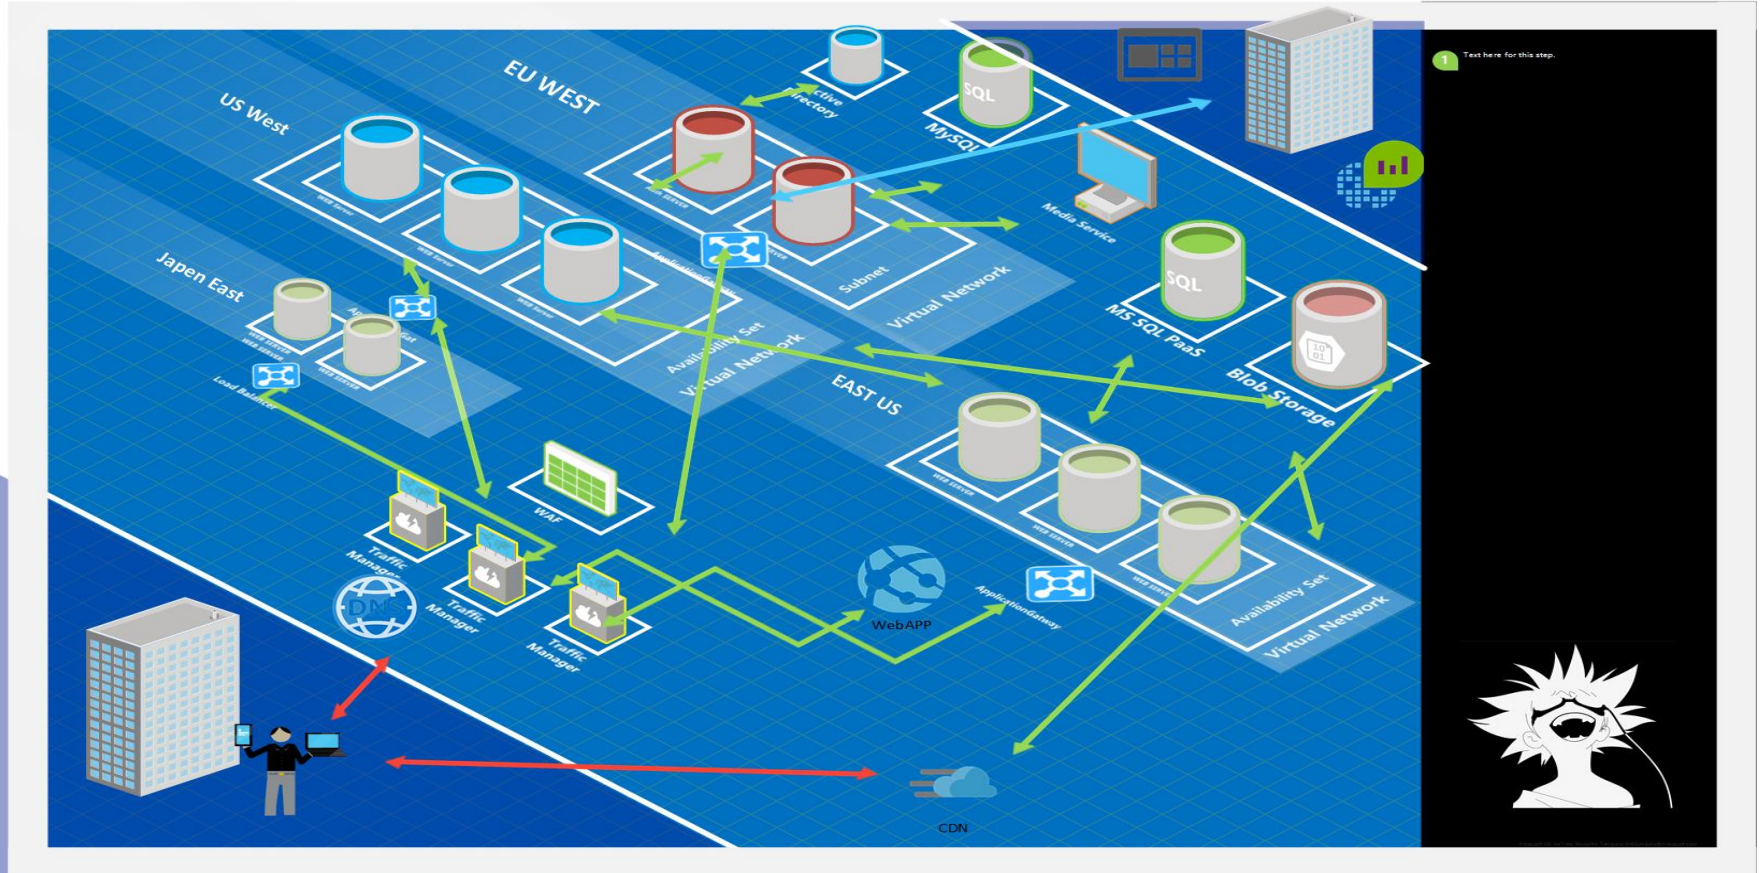

- Media Services
- Content Delivery Network (CDN)

Infrastructure Services

Compute

- Virtual Machines
- Containers

Storage

- BLOB Storage
- Azure Files
- Premium Storage

Networking

- Virtual Network
- Load Balancer
- DNS
- Express Route
- Traffic Manager
- VPN Gateway
- Application Gateway

Datacenter Infrastructure

Compute options for all types of apps

Architecture

3-Tier Auto-scalable Web Application Architecture

Azure 3 Tier PaaS Architecture

Azure 3 Tier IaaS Architecture

Azure 심장 제세동기 아키텍처

Azure 글로벌 지역 분산 처리 아키텍처

Azure IoT 태양광 인버터 발전 설계

HIPPA (Security)

Elastic Massive Distributed Cloud Architecture

- 1 Official Translation Mobile App for Winter Olympic games PyeongChang 2018
- 2 GPU ND Virtual Machine
Memory Optimized Virtual Machine
Azure General Virtual Machine
Azure Load Balancer
Azure Virtual Network
Azure Availability Set
Azure Image and Snapshot
Azure Backup
Azure Storage Account (File)
Azure Storage Account (Blob)
Azure Operations Management Suite
Azure Network Watcher
Automation
Runbook
Azure Schedules
- 3 Amazon AWS Win-Back
Top Rank #1 CSP in Korea
First Monthly 100K Club in Korea
- 4 300 Virtual Machines
2500 V-cores
Fully Distributed Architecture for Large Scale With Heavy Traffic.
- 5 Elastic High Availability Architecture with Multi Regions
Korea Central Datacenter
Korea South Datacenter
Japan East Datacenter
West US 2 Datacenter
East US Datacenter
- 6 Massive Migration From Monolithic Architecture to Elastic Architecture in Azure