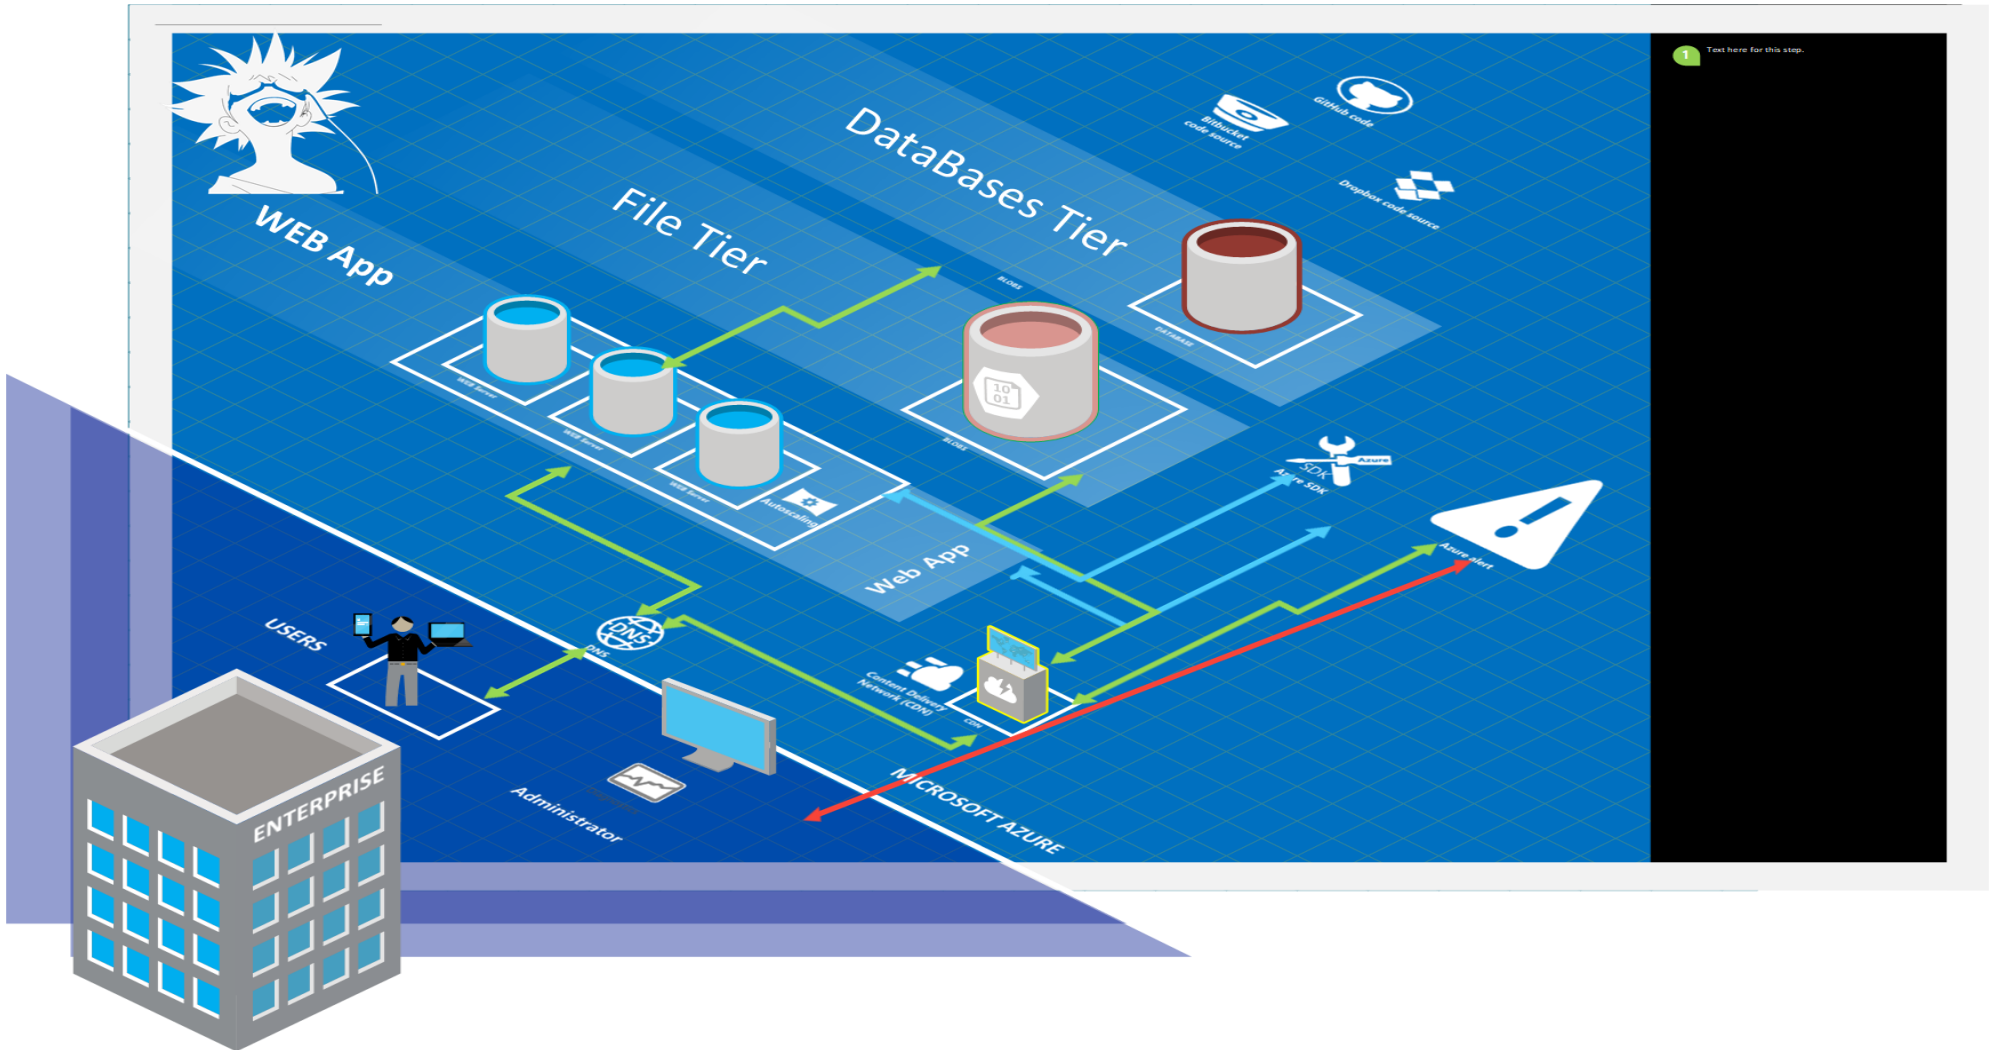

Datacenter Infrastructure

Compute options for all types of apps

Architecture

3-Tier Auto-scalable Web Application Architecture

Azure 3 Tier PaaS Architecture

Azure 3 Tier IaaS Architecture

Azure 심장 제세동기 아키텍처

Azure 글로벌 지역 분산 처리 아키텍처

Azure IoT 태양광 인버터 발전 설계

HIPPA (Security)

Elastic Massive Distributed Cloud Architecture

- 1 Official Translation Mobile App for Winter Olympic games PyeongChang 2018
- 2 GPU ND Virtual Machine
Memory Optimized Virtual Machine
Azure General Virtual Machine
Azure Load Balancer
Azure Virtual Network
Azure Availability Set
Azure Image and Snapshot
Azure Backup
Azure Storage Account (File)
Azure Storage Account (Blob)
Azure Operations Management Suite
Azure Network Watcher
Automation
Runbook
Azure Schedules
- 3 Amazon AWS Win-Back
Top Rank #1 CSP in Korea
First Monthly 100K Club in Korea
- 4 300 Virtual Machines
2500 V-cores
Fully Distributed Architecture for Large Scale With Heavy Traffic.
- 5 Elastic High Availability Architecture with Multi Regions
Korea Central Datacenter
Korea South Datacenter
Japan East Datacenter
West US 2 Datacenter
East US Datacenter
- 6 Massive Migration From Monolithic Architecture to Elastic Architecture in Azure